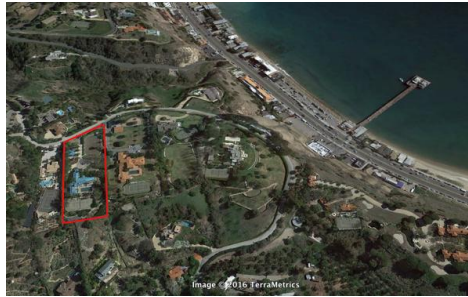

3431 Sweetwater Mesa Rd.

Malibu, CA 90265

$13,999,000

Ocean View Serra Retreat Estate

View Online: <http://veewme.com/25976>

Residential Home

A rare property gem is available on Sweetwater Mesa overlooking the expanse from Malibu Civic Center to Point Dume and beyond. Situated on approx. 2.1 acres, this unique estate home features high ceilings, a well-designed floor plan, guest quarters w/ separate entrance, and dramatic ocean views from almost every room.

Cal BRE 01344290

Mike Gardner

Malibu Real Estate Agent
Sotheby's International Realty

Office: +1 310-699-8428

maliburealestate@me.com

<http://www.themaliburealestateblog.com/>

28700 Pacific Coast Highway
Malibu, CA, US

Beds

5

Baths

7/0

Garages

4

Sq.Ft

5763

Year

1987

Lot

2.1

<http://www.themaliburealestateblog.com>