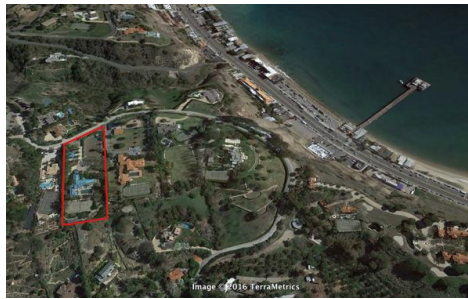

3431 Sweetwater Mesa Rd.

Malibu, CA 90265

\$13,999,000

Ocean View Serra Retreat Estate

View Online: <http://veewme.com/25976>

Residential Home

A rare property gem is available on Sweetwater Mesa overlooking the expanse from Malibu Civic Center to Point Dume and beyond. Situated on approx. 2.1 acres, this unique estate home features high ceilings, a well-designed floor plan, guest quarters w/ separate entrance, and dramatic ocean views from almost every room.