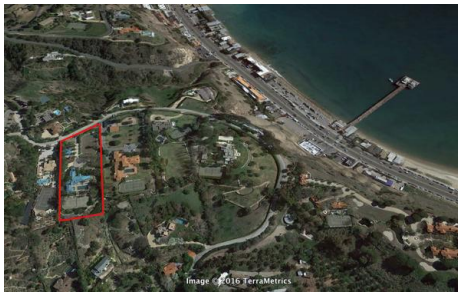

3431 Sweetwater Mesa Rd.  
Malibu, CA

# OCEAN VIEW SERRA RETREAT ESTATE

5 bedrooms | 7 bathrooms | 5763 sq.ft. | 4 garages | built 1987 | lot 2.1

**\$ 13,999,000** Residential Home

A rare property gem is available on Sweetwater Mesa overlooking the expanse from Malibu Civic Center to Point Dume and beyond. Situated on approx. 2.1 acres, this unique estate home features high ceilings, a well-designed floor plan, guest quarters w/ separate entrance, and dramatic ocean views from almost every room.