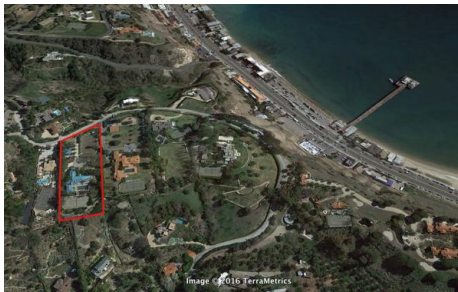

3431 Sweetwater Mesa Rd.  
Malibu, CA

# OCEAN VIEW SERRA RETREAT ESTATE

5 bedrooms | 7 bathrooms | 5763 sq.ft. | 4 garages | built 1987 | lot 2.1

\$ 13,999,000 Residential Home

A rare property gem is available on Sweetwater Mesa overlooking the expanse from Malibu Civic Center to Point Dume and beyond. Situated on approx. 2.1 acres, this unique estate home features high ceilings, a well-designed floor plan, guest quarters w/ separate entrance, and dramatic ocean views from almost every room.