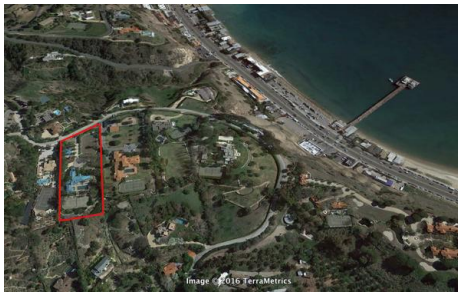

3431 Sweetwater Mesa Rd.
Malibu, CA

OCEAN VIEW SERRA RETREAT ESTATE

5 bedrooms | 7 bathrooms | 5763 sq.ft. | 4 garages | built 1987 | lot 2.1

$ 13,999,000 Residential Home

A rare property gem is available on Sweetwater Mesa overlooking the expanse from Malibu Civic Center to Point Dume and beyond. Situated on approx. 2.1 acres, this unique estate home features high ceilings, a well-designed floor plan, guest quarters w/ separate entrance, and dramatic ocean views from almost every room.

Mike Gardner

Malibu Real Estate Agent

Sotheby's International Realty

+1 310-699-8428

maliburealestate@me.com

Cal BRE 01344290

28700 Pacific Coast Highway, Malibu, CA