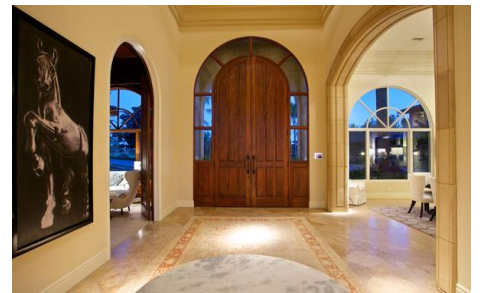

5901 Ladys Secret Ct.
Rancho Santa Fe, CA

DEL RAYO ESTATES, RANCHO SANTA FE, CA

7 bedrooms | 9/2 bathrooms | 13822 sq.ft. | built 2000 | lot 406414

\$ 7,150,000 Residential Home

Welcome to Del Rayo Estates, an exclusive gated community in Rancho Santa Fe, where the Ranch meets the Coast in this magnificent private estate. The home's design, layout and thoughtful amenities are perfectly balanced by ample space, luxury and unparalleled privacy.