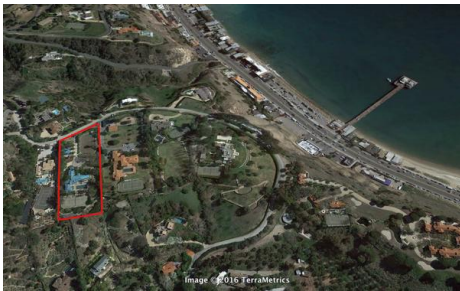

3431 Sweetwater Mesa Rd.
Malibu, CA

OCEAN VIEW SERRA RETREAT ESTATE

5 bedrooms | 7 bathrooms | 5763 sq.ft. | 4 garages | built 1987 | lot 2.1

\$ 13,999,000 Residential Home

A rare property gem is available on Sweetwater Mesa overlooking the expanse from Malibu Civic Center to Point Dume and beyond. Situated on approx. 2.1 acres, this unique estate home features high ceilings, a well-designed floor plan, guest quarters w/ separate entrance, and dramatic ocean views from almost every room.