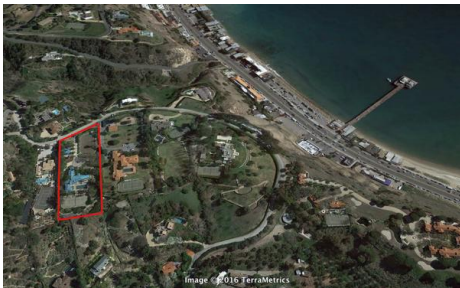

3431 Sweetwater Mesa Rd.
Malibu, CA

OCEAN VIEW SERRA RETREAT ESTATE

5 bedrooms | 7 bathrooms | 5763 sq.ft. | 4 garages | built 1987 | lot 2.1

\$ 13,999,000 Residential Home

A rare property gem is available on Sweetwater Mesa overlooking the expanse from Malibu Civic Center to Point Dume and beyond. Situated on approx. 2.1 acres, this unique estate home features high ceilings, a well-designed floor plan, guest quarters w/ separate entrance, and dramatic ocean views from almost every room.