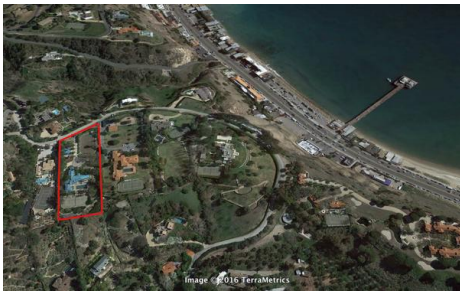

3431 Sweetwater Mesa Rd.  
Malibu, CA

# OCEAN VIEW SERRA RETREAT ESTATE

5 bedrooms | 7 bathrooms | 5763 sq.ft. | 4 garages | built 1987 | lot 2.1

\$ 13,999,000 Residential Home

A rare property gem is available on Sweetwater Mesa overlooking the expanse from Malibu Civic Center to Point Dume and beyond. Situated on approx. 2.1 acres, this unique estate home features high ceilings, a well-designed floor plan, guest quarters w/ separate entrance, and dramatic ocean views from almost every room.