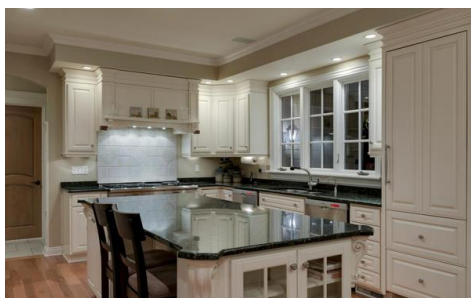

Extraordinary Home in The Summit at Scherff!

View Online: <http://veewme.com/35452>

Residential Home

This extraordinary, custom-built stone and brick transitional is beautifully sited on 1.25 private, wooded acres in one of Western New York's most exclusive neighborhoods, The Summit at Scherff. The magnificent architecture, high end appointments, and finish selections are matched by the truly spectacular hardscape, circular drive and mature landscaping.