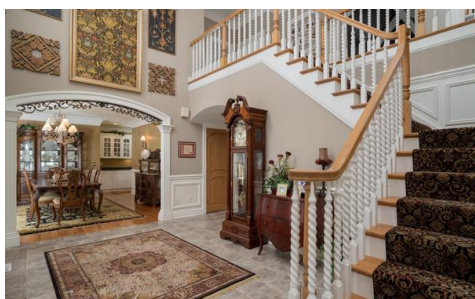

Extraordinary Home in The Summit at Scherff!

View Online: <http://veewme.com/35452>

Residential Home

This extraordinary, custom-built stone and brick transitional is beautifully sited on 1.25 private, wooded acres in one of Western New York's most exclusive neighborhoods, The Summit at Scherff. The magnificent architecture, high end appointments, and finish selections are matched by the truly spectacular hardscape, circular drive and mature landscaping.