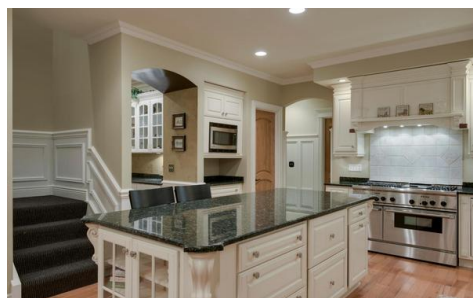

Extraordinary Home in The Summit at Scherff!

View Online: <http://veewme.com/35452>

Residential Home

This extraordinary, custom-built stone and brick transitional is beautifully sited on 1.25 private, wooded acres in one of Western New York's most exclusive neighborhoods, The Summit at Scherff. The magnificent architecture, high end appointments, and finish selections are matched by the truly spectacular hardscape, circular drive and mature landscaping.