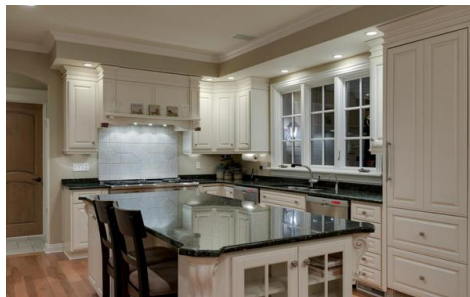

Extraordinary Home in The Summit at Scherff!

View Online: <http://veewme.com/35452>

Residential Home

This extraordinary, custom-built stone and brick transitional is beautifully sited on 1.25 private, wooded acres in one of Western New York's most exclusive neighborhoods, The Summit at Scherff. The magnificent architecture, high end appointments, and finish selections are matched by the truly spectacular hardscape, circular drive and mature landscaping.