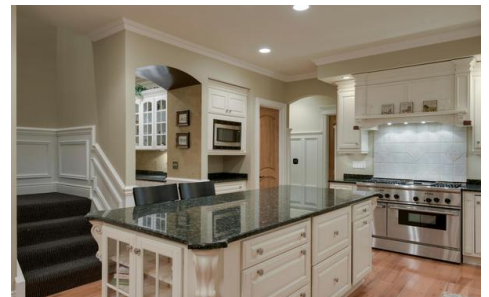

Extraordinary Home in The Summit at Scherff!

View Online: <http://veewme.com/35452>

Residential Home

This extraordinary, custom-built stone and brick transitional is beautifully sited on 1.25 private, wooded acres in one of Western New York's most exclusive neighborhoods, The Summit at Scherff. The magnificent architecture, high end appointments, and finish selections are matched by the truly spectacular hardscape, circular drive and mature landscaping.